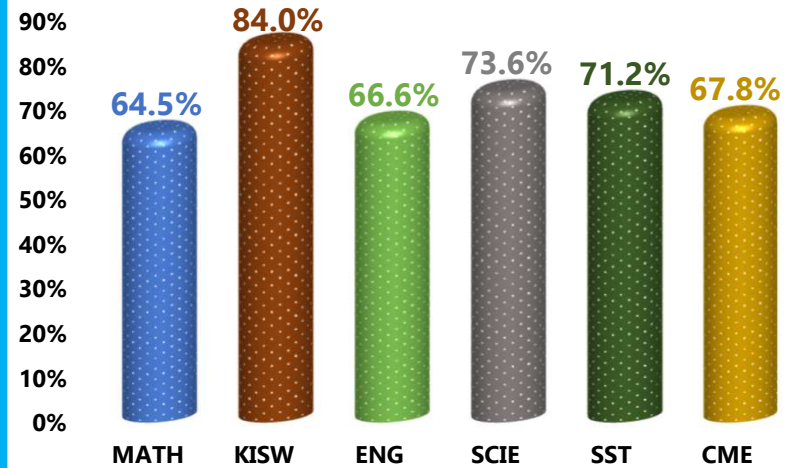

JUNIOR SCHOLAR

REGION: MOROGORO

SCHOOL AVERAGE

35.6

DISTRICT: MVOMERO

SUBJECT AND GRADE PERFORMANCE ANALYSIS

SUBJECT RANKING

KISWAHILI	42.0	84%	1
SCIENCE	36.8	74%	2
SOCIAL STUDIES	35.6	71%	3
CIVIC AND MORAL EDUCATION	33.9	68%	4
ENGLISH	33.3	67%	5
MATHEMATICS	32.3	65%	6

SUBJECT GRADE ANALYSIS

SUBJECT/GRADE	A	B	C	D	E
MATHEMATICS	6	19	14	1	0
KISWAHILI	32	8	0	0	0
ENGLISH	9	14	16	1	0
SCIENCE	14	20	5	1	0
SOCIAL STUDIES	11	21	7	1	0
CIVIC AND MORAL	6	25	9	0	0

OVERALL GRADE ANALYSIS

A	12	40	30%
B	21		53%
C	7		18%
D	0		0%
E	0		0%

CHART SUBJECT ANALYSIS

BOYS VS GIRLS PERFORMANCE

	SAT		SAT	41
	17		24	
	40%		60%	

REGISTERED	41	100%
SEATED	40	98%
ABSENTEES	1	2%
PASSED	40	98%
FAILED	0	0%